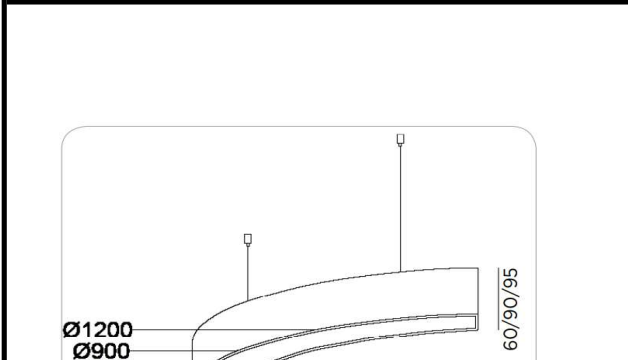

Sovitron Interior Pvt.Ltd.

Model Name	ARC Pendant / DLACARCDPD-35
Description	Architectural Light

Technical description	Image
-----------------------	-------

Dimension	L=Customised H=60/90/95mm
Frame	Aluminium
Color Tempertaure	4000K
Power	35W/m
Total Luminous Flux	2800 lm
Efficacy	80 lm/W
IP rating	50
Color Rendering	≥80
Mounting	Pendant
Optics	White Opal Diffuser
Dimming	NON-Dimmable
Operating Voltage	220-240 VAC
Standard Lifetime	L70 minimum at 50,000 burning hours

Dimension diagram

Remarks:-

Address: Plot #7 Saroorpur-Nangla Industrial Area,Ballabgarh-Sohna Road,Faridabad-121005
Email: info@sovitron.com